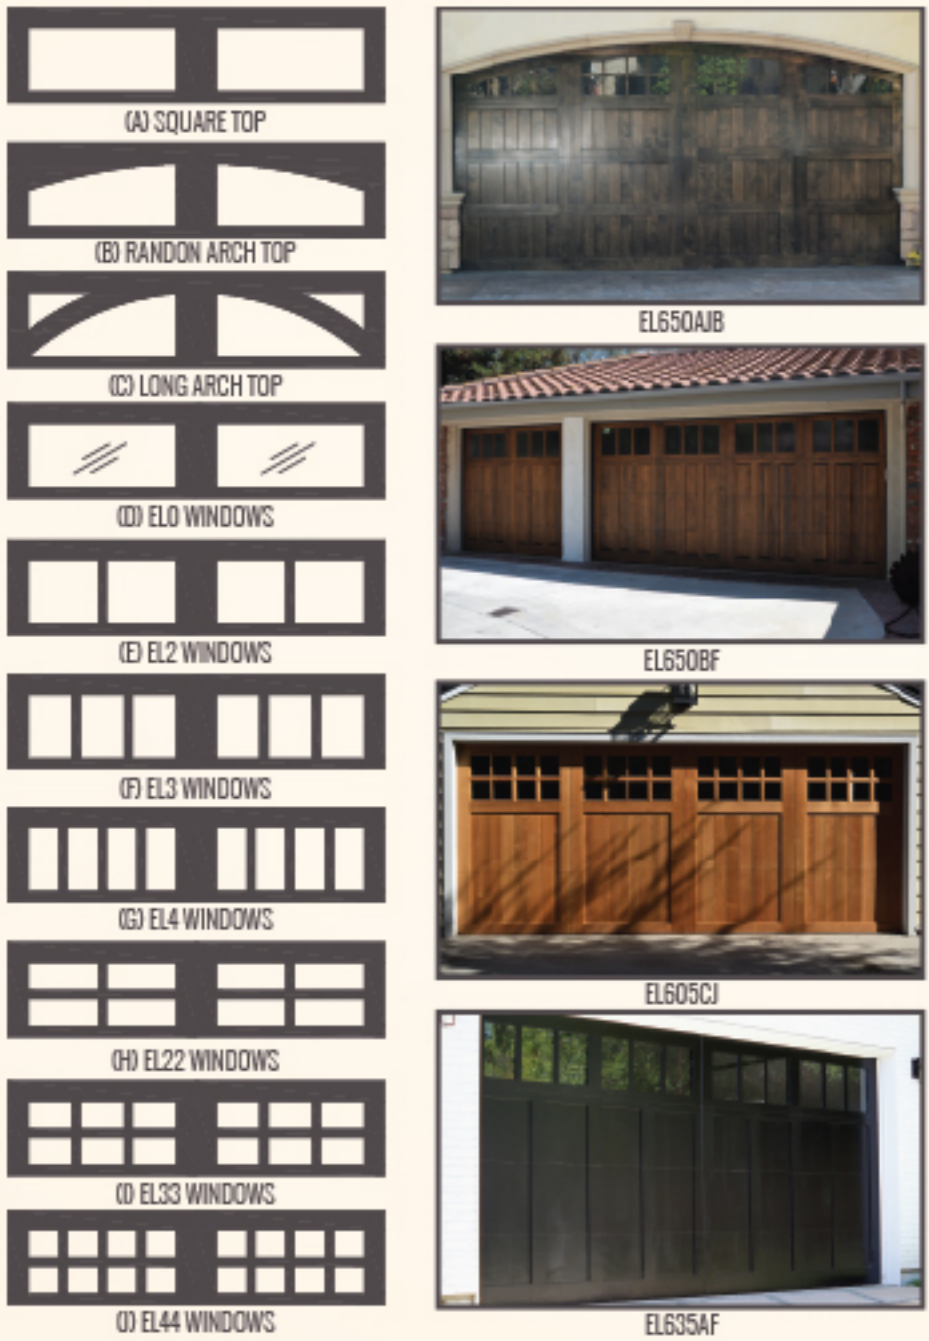

## Semi Custom

Built with quality in mind. The semi custom line is a beautiful cost conservative option.

## Decorative Hardware

Choose from a wide selection of garage door, gate and entryway hardware

Window & Top Section Options

How To Select Your Model Number

Panel Styles

Your home is an expression of who you are, and your garage door is a large part of your homes style. You deserve a garage door that will complement your home and complete the picture of what was envisioned, so why settle for less?