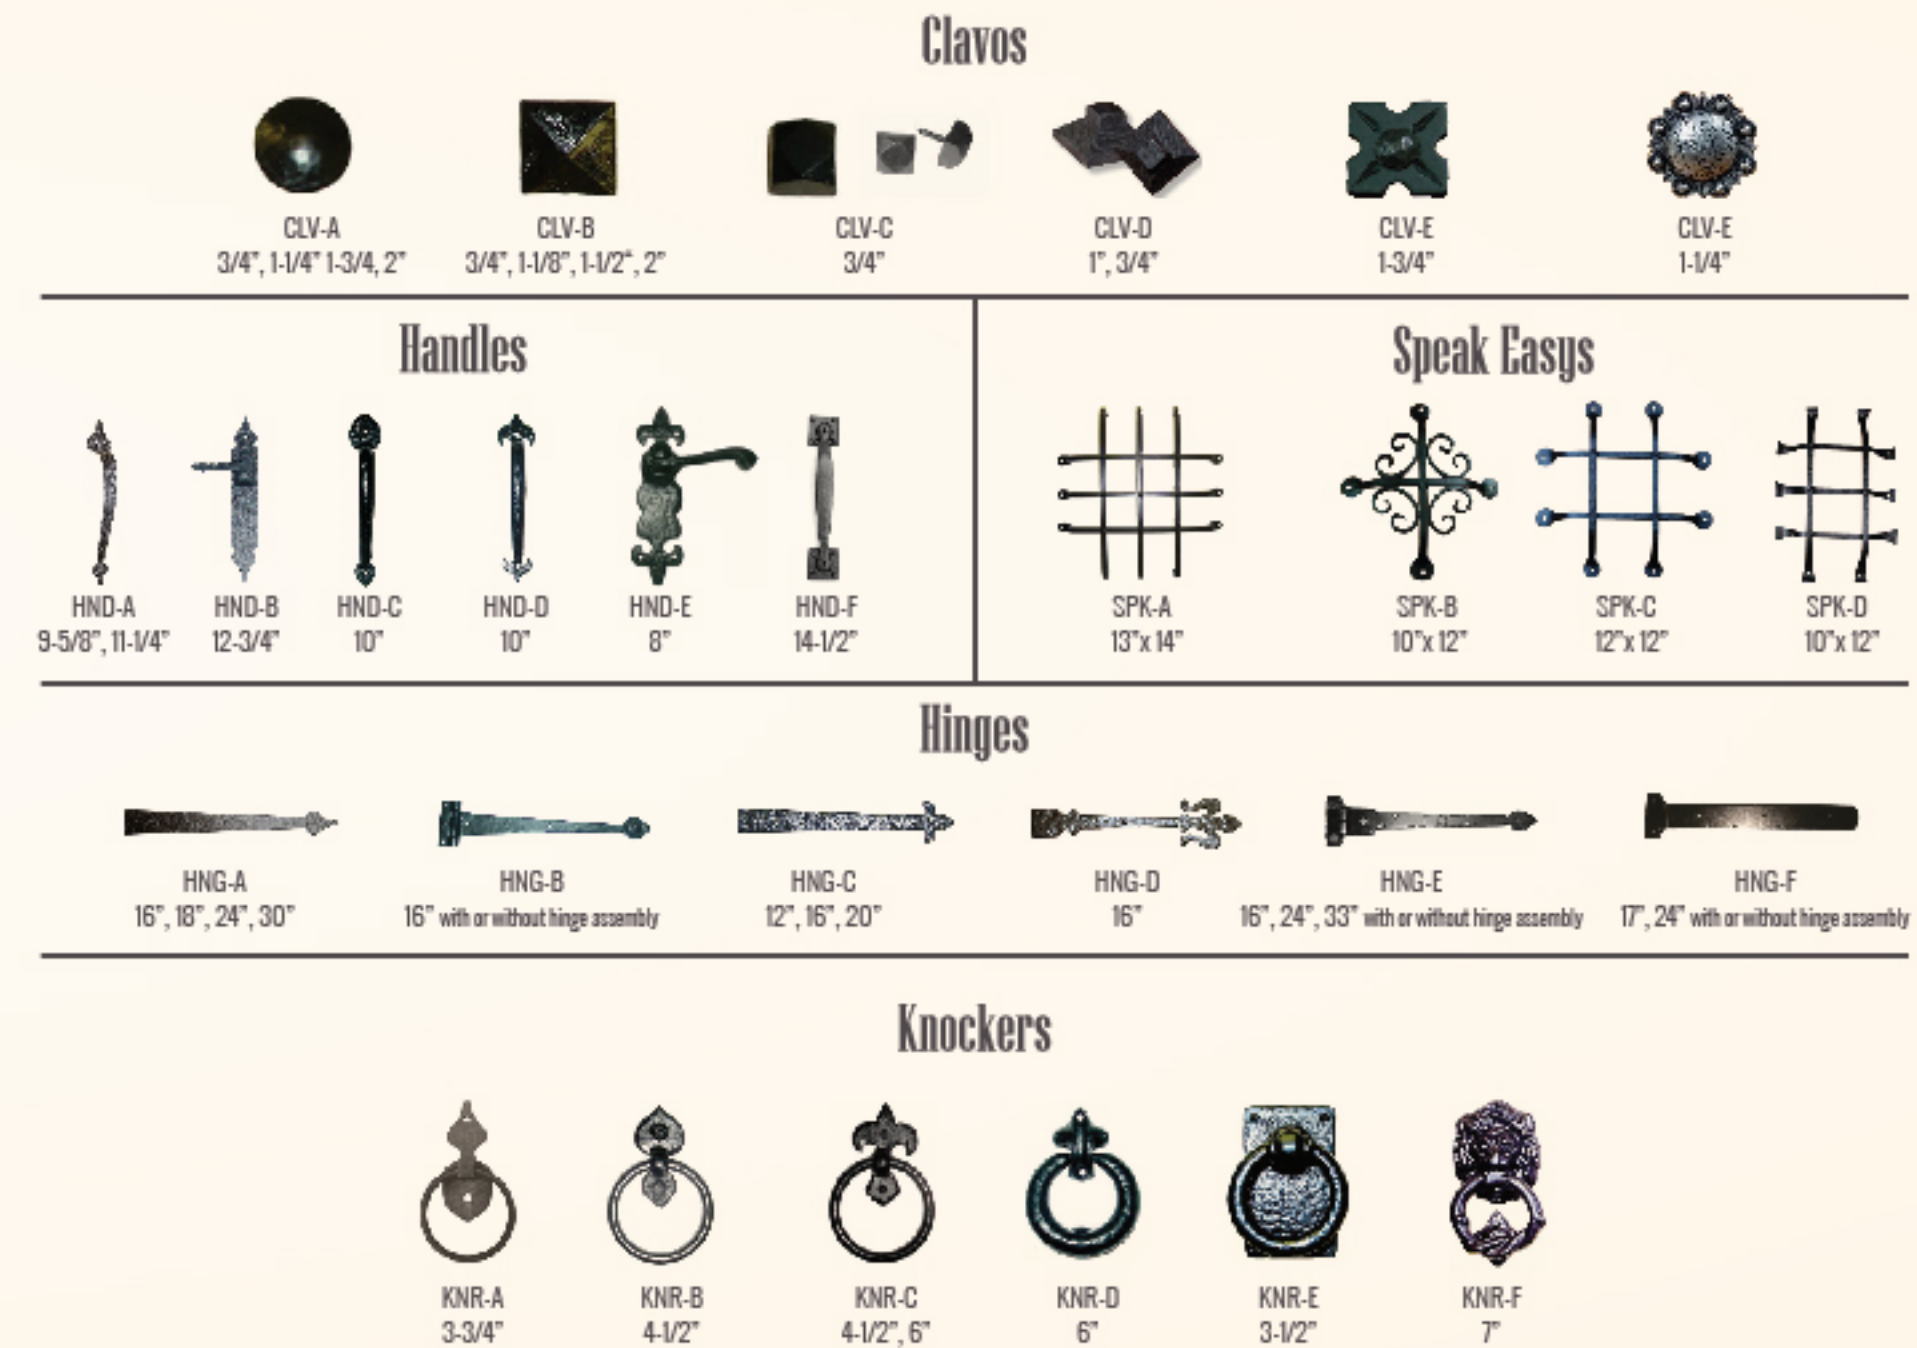

## Full Custom

Built with exceptional craftsmanship and attention to detail. The full custom line is made to your specifications in a selection of premium woods.

## Semi Custom

Built with quality in mind. The semi custom line is a beautiful cost conservative option.

## Decorative Hardware

Choose from a wide selection of garage door, gate and entryway hardware

Window & Top Section Options

How To Select Your Model Number

Panel Styles

Your home is an expression of who you are, and your garage door is a large part of your homes style. You deserve a garage door that will complement your home and complete the picture of what was envisioned, so why settle for less?