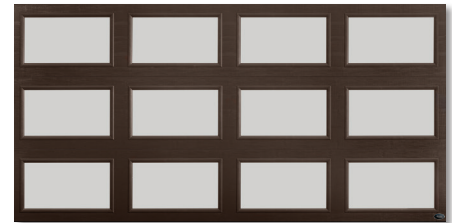

## Full View and Flush Modern Garage Doors

Full View design with Frost glass in Dark Brown

**Bring natural lighting indoors.** The three-section tall Amarr Classica Full View garage door allows maximum natural lighting to your interior space with the largest windows available in any Amarr steel garage door. The modern design combined with polyurethane insulation provides years of energy efficient performance. Improve your view of the world with an Amarr Classica Full View door.

**Sleek and sophisticated.** Amarr Classica Flush garage doors complement any modern architectural style home. The flush design is ideal for homeowners who want a contemporary look with the taller panels of a 3-section door. Polyurethane insulation is energy efficient and helps moderate garage temperatures year round.