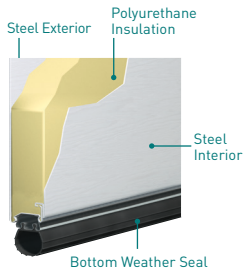

Construction

CL3000

Triple-Layer:
Steel + Insulation + Steel

- Heavy-duty exterior and interior steel
- Durable, reliable, low maintenance
- Environmentally safe polyurethane thermal insulation
- Insulated glass options available
- Superior energy efficiency
- Extra quiet operation

Specifications

	Full View	Flush
STEEL EMBOSMENT	Woodgrain	Woodgrain
INSULATION	Polyurethane	Polyurethane
R-VALUE²	13.35	13.35
DOOR THICKNESS	2" (5.1 cm)	2" (5.1 cm)
STEEL THICKNESS	25/27 ga	25/27 ga
INSULATED GLASS¹	Clear, Frost and Dark Tint	Clear, Frost and Dark Tint
WIND LOAD³ AVAILABLE	•	•
PAINT FINISH WARRANTY⁴	Lifetime	Lifetime
WORKMANSHIP/HARDWARE WARRANTY⁴	Lifetime	Lifetime

* Price upcharge applies.

Colors

Actual paint colors may vary from samples shown. Price upcharge applies to all colors except True White.