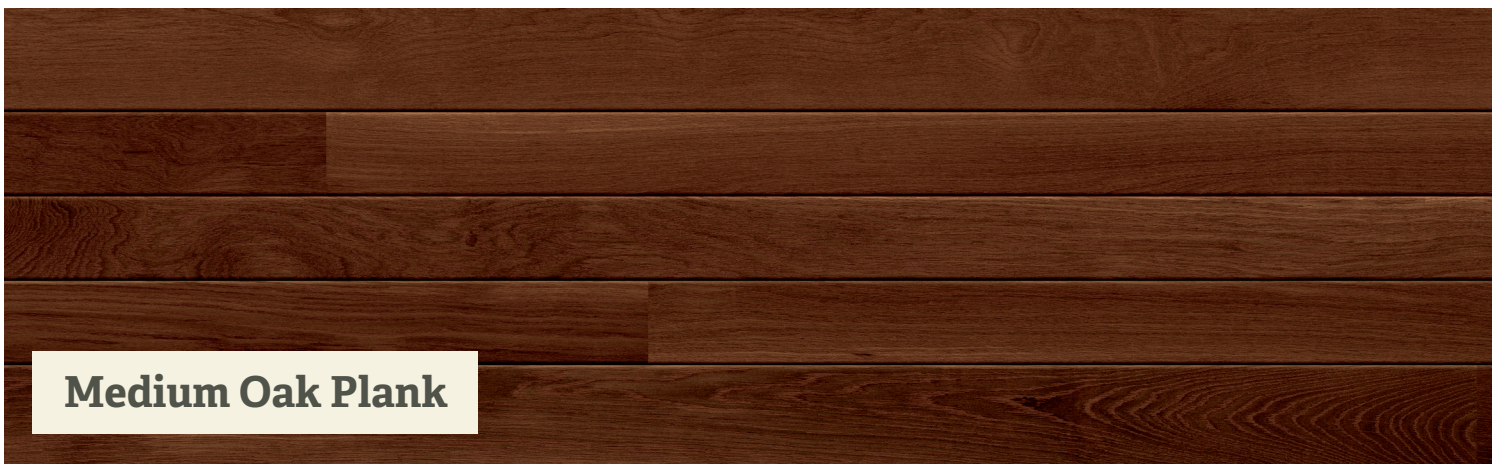

Beachwood Plank

Carbon Oak Plank

Cedar Plank

Medium Oak Plank

Model 8300AG, Contemporary panel, Carbon Oak Plank Wood Grain Impressions™ finish, Clear IV windows

Wayne Dalton
GARAGE DOORS

DISTRIBUTED BY:

2501 S. State Hwy. 121 Bus., Ste 200
Lewisville, TX 75067